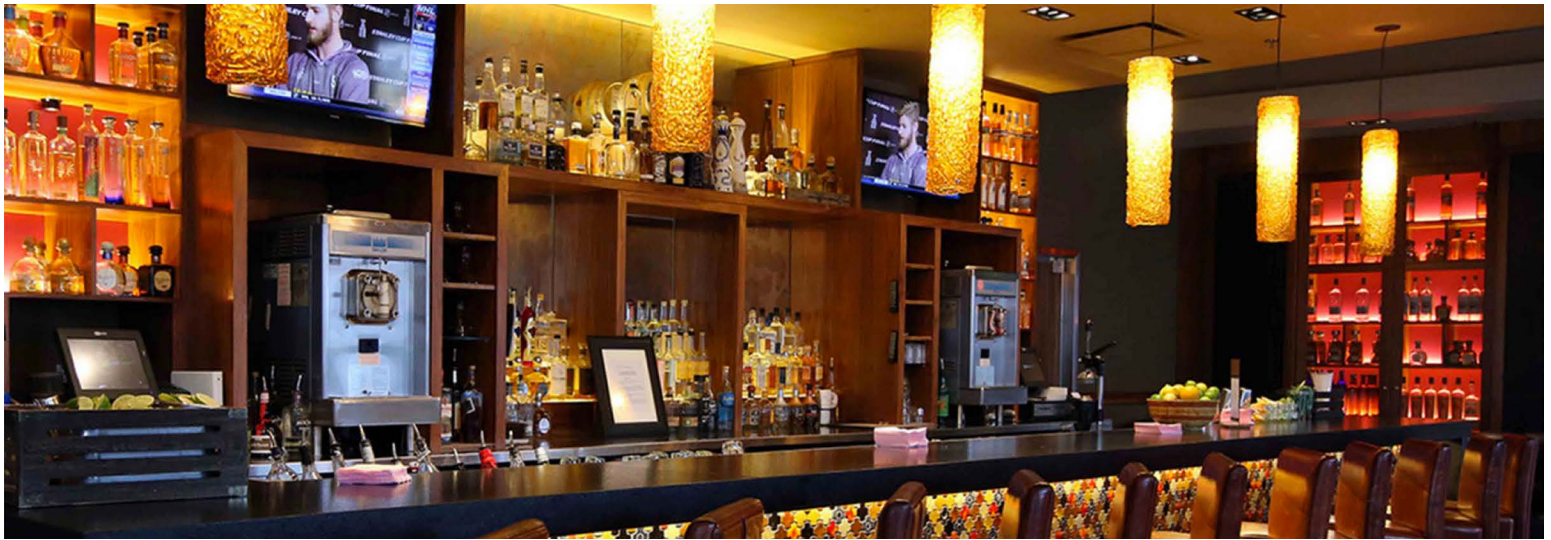

SEEKING LOCATIONS

Rosa Mexicano

- **TARGET MARKETS:** Boston, Washington D.C., NYC, New Jersey, Philadelphia, Los Angeles, San Francisco

LOCATION REQUIREMENTS

- Heavy Pedestrian Foot Traffic
- Urban Downtowns
- Lifestyle & Transit Oriented Projects
- Sporting Venue Districts
- High Profile Destination
- Nearby Academic Institutions
- Proximity to Convention Centers

SPACE REQUIREMENTS

- 5,000 SF - 6,000 SF on single floor
- +/- 200 seats
- Minimum 14ft Clear Height Ceiling